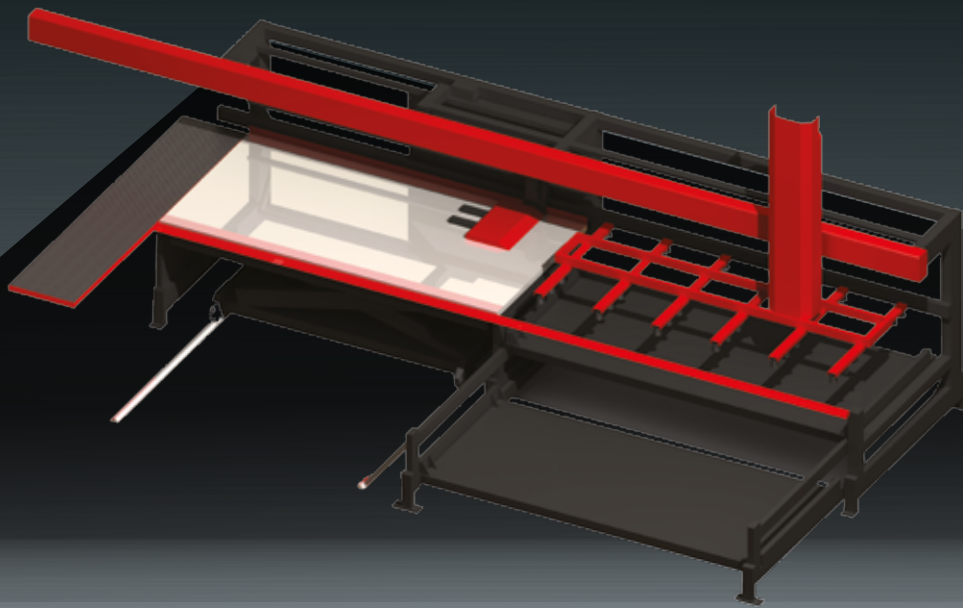

## MP 250 - 300 - 300/40

LOADER / UNLOADER

 **AMADA®**

DATA SHEET

### EXTENDED PRODUCTIVITY

Increased productivity by unmanned loading and unloading of sheets.

Simultaneous sheet loading and unloading by separate units provides minimum sheet changeover times.

A raw material capacity of 3 000 kg is available on each of the two interchangeable pallets. This ensures long, uninterrupted production runs.

Suction cups allows loading of different material types including steel, aluminium, plastics, etc.

The MP can be easily retrofitted to existing machines.

### TECHNICAL SPECIFICATIONS

	MP 250	MP 300	MP 300/40
Material dimension on table	2 500 x 1 250 mm 700 x 250 mm	3 000 x 1 500 mm 1 000 x 300 mm	4 000 x 1 500 mm 1 000 x 300 mm
Sheet thickness (depend on machine type from 0.5 – 6 mm)	0.5 – 4.0 mm		
Maximum lifting capacity	150 kg	170 kg	210 kg
Cycle time	28 s	32 s	40 s
Maximum material mass	3 000 kg		
Maximum stack height/ pallet	300 mm		
Separation magnets / pallet	3 pcs.		
Pallet change time	25 s		
Suction cups	28 pcs.	34 pcs.	46 pcs.
Loader traverse speed	20 - 40 m/min		
Unloader traverse speed	5 - 30 m/min		
Stacking table maximum load	3 000 kg		
Stacking table maximum stack height	400 mm		
Double sheet detection	0.8 to 6 mm		